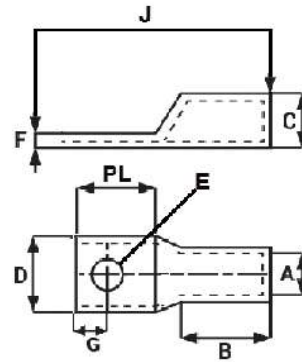

Copper Long Barrel 1 Hole Compression Lugs

- High Conductivity Seamless Copper
- Electro-Tin Plating Resists Corrosion, Reduces Contact Resistance for Maximum Conductivity
- Single Mounting Hole
- Long Barrel Accommodates Multiple Crimps
- Color Coded Die Index and Crimp Marks Printed on Barrel
- UL 486A Listed for Applications Thru 35KV